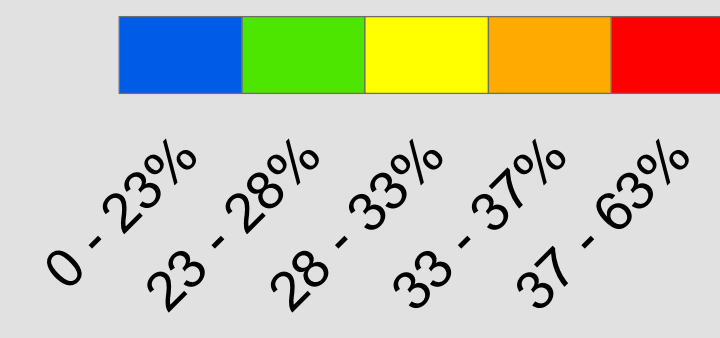

0 25 50 75 100 Miles

Measure 66 & 67 Turnout: Oregon Secretary of State Voted File as of end of day January 20, 2010
 County Boundaries: United States Census 2000

Turnout Percentage

Oregon State Ballot Measures 66 & 67
 Turnout by County
 As of January 20, 2010