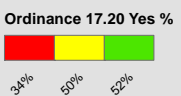

Ordinance 17.20 Yes %
Survey date: February 15-16, 2010
City of Santa Clara
Santa Clara County, California