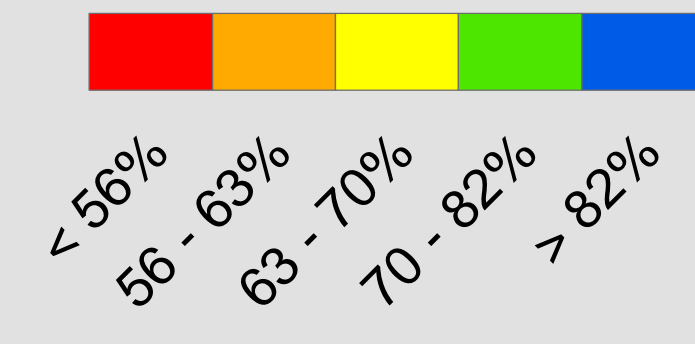

0 7.5 15 22.5 30 Miles

Measure 67 Yes %

Measure 66 & 67 Vote Percentages: Lane County Elections
 Background Features: ESRI Streetmap Local, January, 2009
 Precinct Boundaries: Lane Council of Governments

Oregon State Ballot Measure 67
 Lane County
 Yes Percentage by Precinct
 Official Election Results