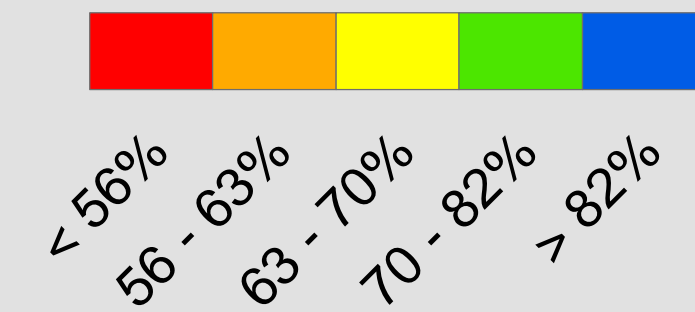

0 1 2 3 4 Miles

Measure 66 & 67 Vote Percentages: Lane County Elections
Background Features: ESRI Streetmap Local, January, 2009
Precinct Boundaries: Lane Council of Governments

Measure 66 Yes %

Oregon State Ballot Measure 66
Lane County
Yes Percentage by Precinct
Official Election Results