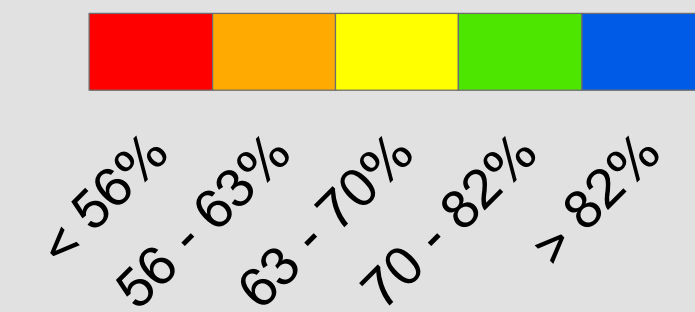

0 1 2 3 4 Miles

Measure 66 & 67 Vote Percentages: Lane County Elections
 Background Features: ESRI Streetmap Local, January, 2009
 Precinct Boundaries: Lane Council of Governments

Measure 67 Yes %

Oregon State Ballot Measure 67
 Lane County
 Yes Percentage by Precinct
 Official Election Results