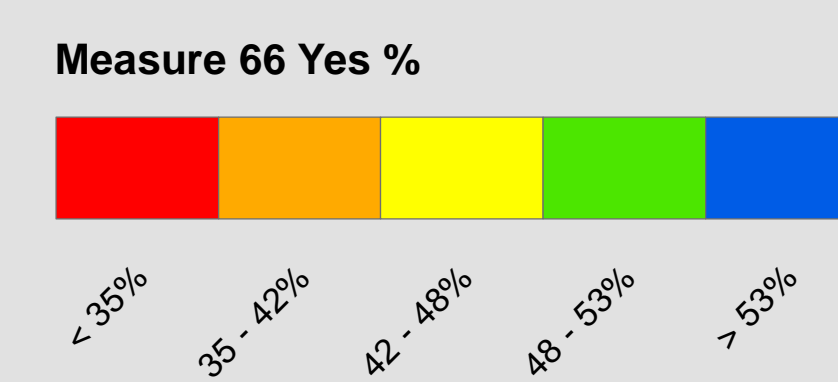

0 25 50 75 100 Miles

Measure 66 & 67 Vote Percentages: Oregon Secretary of State  
Background Features: ESRI Streetmap Local, January, 2009

Oregon State Ballot Measure 66  
Yes Percentage by County  
Official Election Results