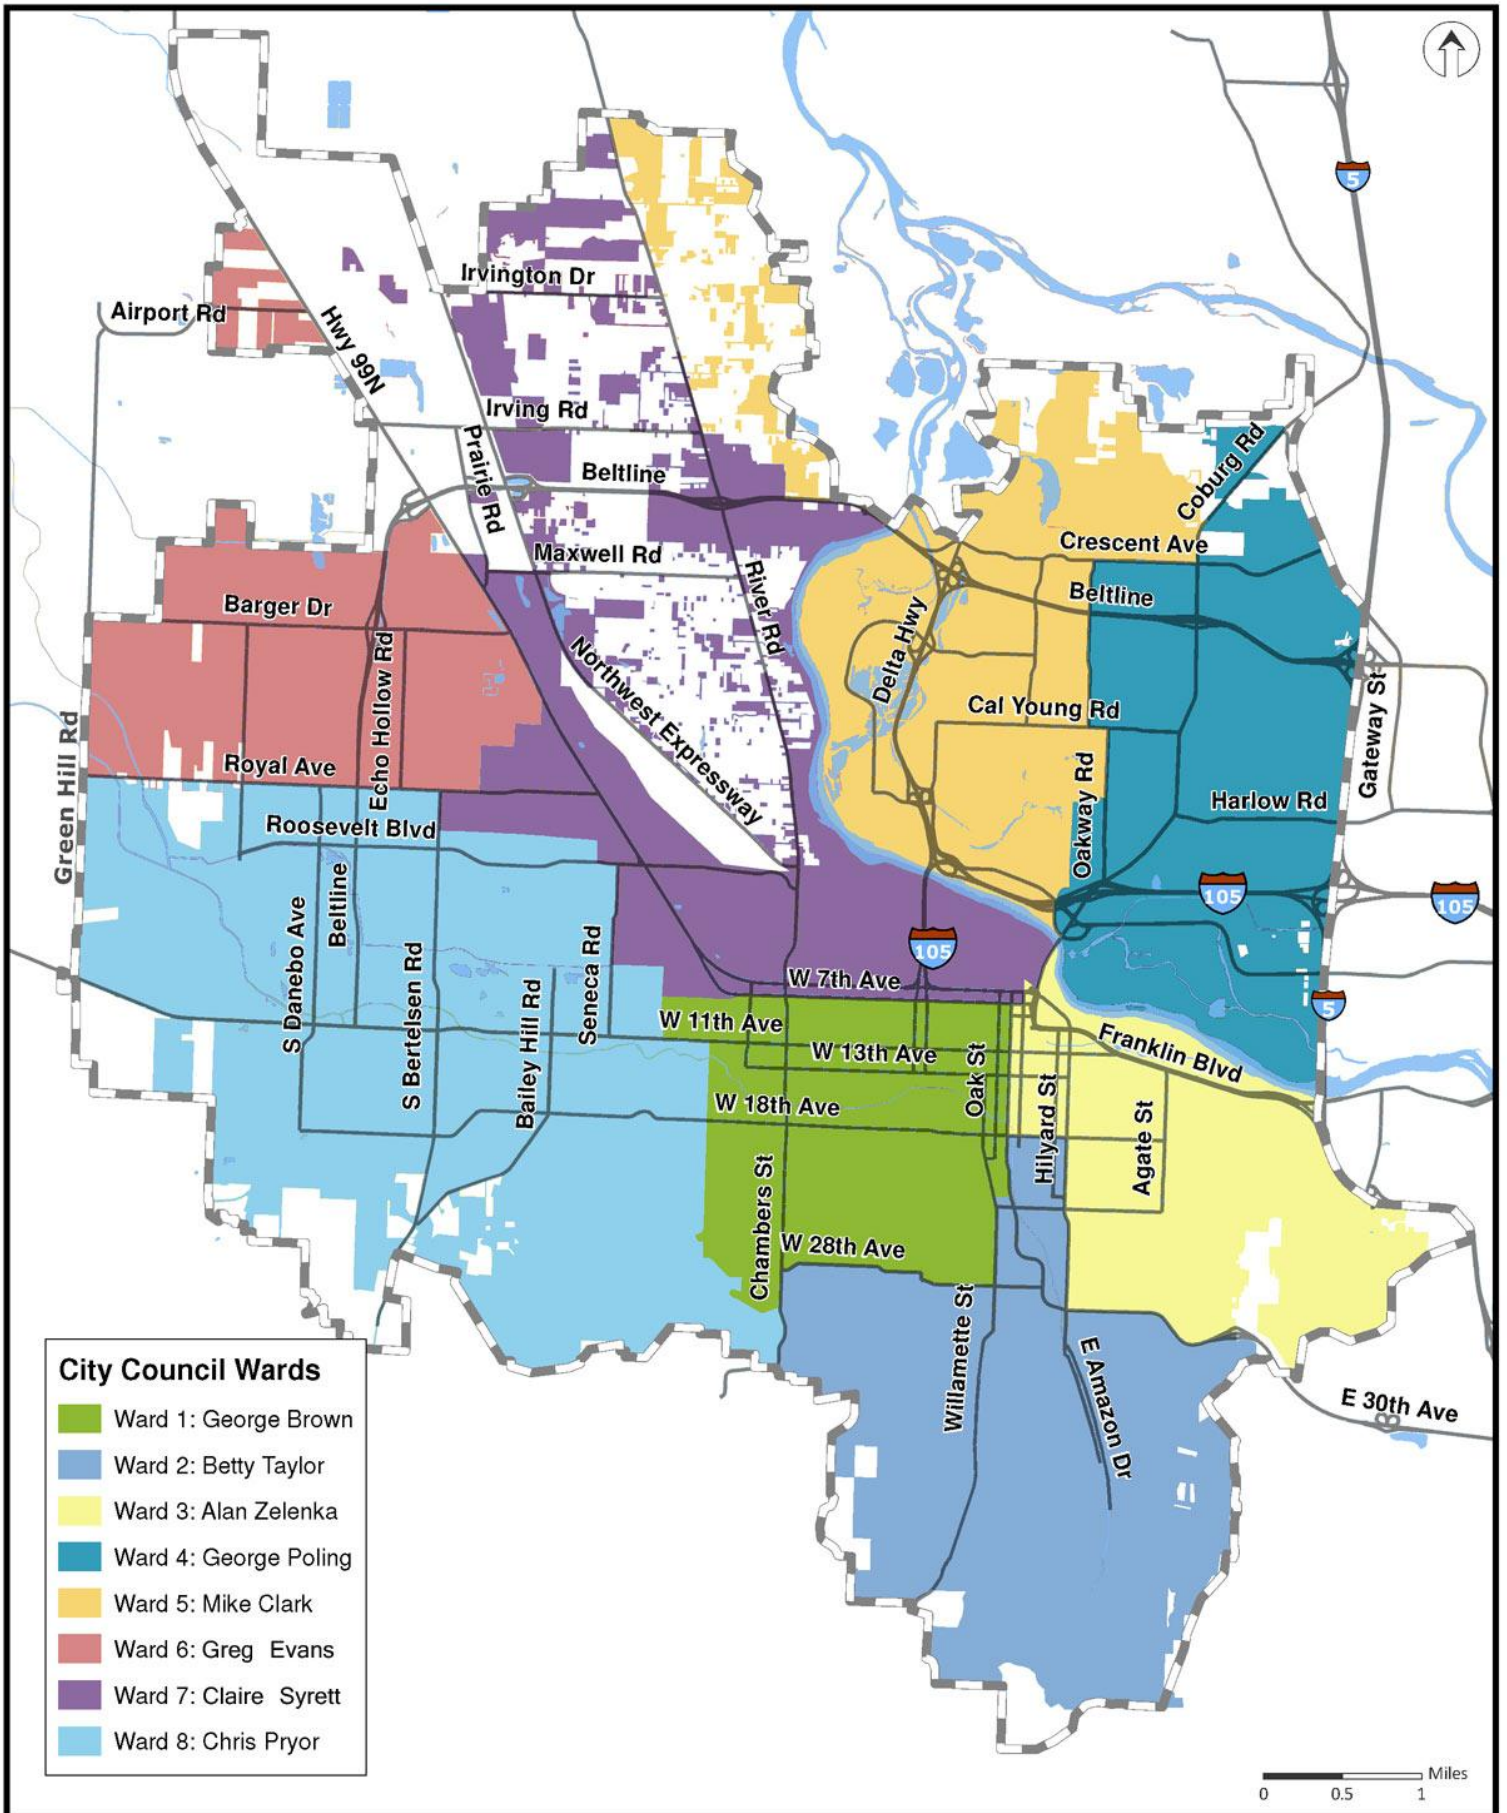

City of Eugene City Council Wards

Current City limits, UGB, and Ward boundaries should be confirmed with the Eugene City Recorder at 541-682-5042.
 Caution: This map is based on imprecise source data, subject to change, and for general reference only.